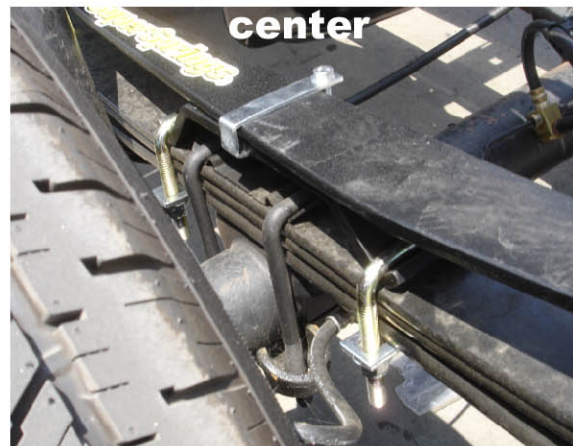

# SuperSprings®

Suspension Enhancement

Ford F150 [ 73 - present]

SuperSprings SSA5 / SSA8

w/MTKT

SuperSprings Mounting Kit - Part # MTKT

Mounting kit installed →

Factory leaf configuration and rebound clip position differ between years

spring pre-load & ride height

Refer to SuperSprings application guide for part selection [www.supersprings.com](http://www.supersprings.com) [Tech line #866-898-0720]  
SuperSprings enhance load carrying capability, handling & towing. Never exceed vehicle manufacturer's GVWR rating.