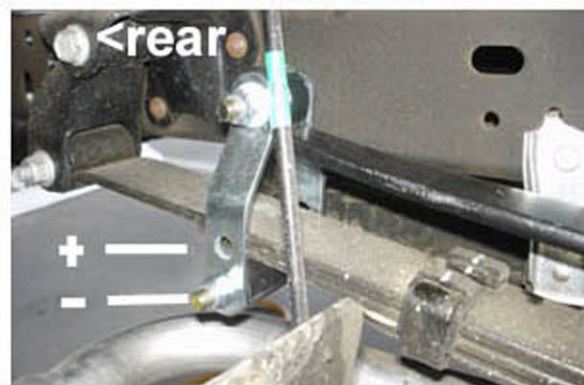

SuperSprings®

Suspension Enhancement

FORD RANGER [all~present]

SuperSprings SSA5 or SSA8 w/MTKT

SuperSprings Mounting Kit - Part # MTKT

Mounting kit installed

use upper shackle bolt position to increase spring preload

elevate and secure cables

Refer to SuperSprings application guide for part selection www.supersprings.com [Tech line #866-898-0720]
SuperSprings enhance load carrying capability, handling & towing. Never exceed vehicle manufacturer's GVWR rating.