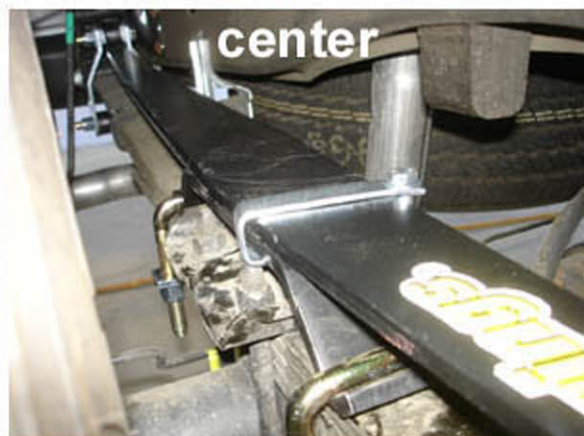

SuperSprings®

Suspension Enhancement

FORD RANGER [all~present]

SuperSprings SSA5 or SSA8 w/MTKT

SuperSprings Mounting Kit - Part # MTKT

Mounting kit installed

use upper shackle bolt position to increase spring preload

elevate and secure cables

Refer to SuperSprings application guide for part selection www.supersprings.com [Tech line #866-898-0720]
SuperSprings enhance load carrying capability, handling & towing. Never exceed vehicle manufacturer's GVWR rating.