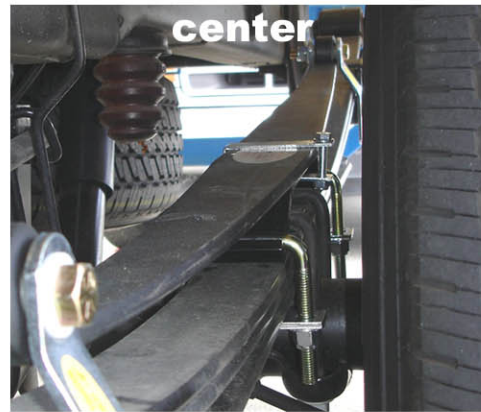

# SuperSprings®

Suspension Enhancement  
GM 1500 2x4 ~ 4x4 [01' - present]

SuperSprings SSA5 / SSA8  
w/MTKT

SuperSprings Mounting Kit - Part # MTKT

Mounting kit installed

Select preload & ride height

Refer to SuperSprings application guide for part selection [www.supersprings.com](http://www.supersprings.com) [Tech line #866-898-0720]  
SuperSprings enhance load carrying capability, handling & towing. Never exceed vehicle manufacturer's GVWR rating.