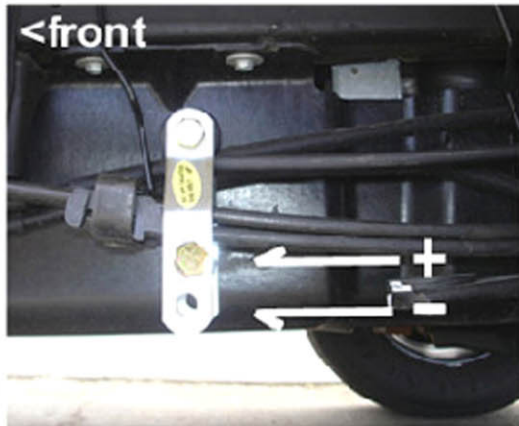

# SuperSprings®

Suspension Enhancement  
GM 1500 2x4 ~ 4x4 [01' - present]

SuperSprings SSA5 / SSA8  
w/MTKT

SuperSprings Mounting Kit - Part # MTKT

Mounting kit installed

Select preload & ride height

Refer to SuperSprings application guide for part selection [www.supersprings.com](http://www.supersprings.com) [Tech line #866-898-0720]  
SuperSprings enhance load carrying capability, handling & towing. Never exceed vehicle manufacturer's GVWR rating.