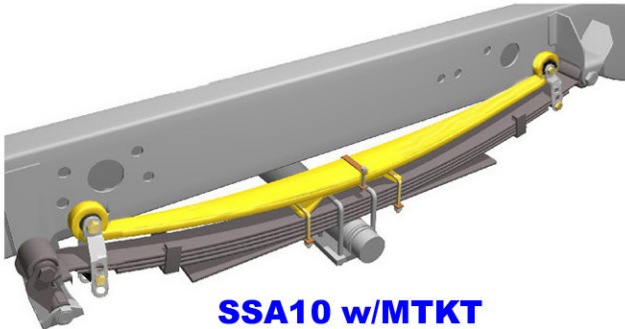

SuperSprings®

Suspension Enhancement

GM 2500 HD [01' - present]

SuperSprings SSA10 w/MTKT

SSA10 w/MTKT

center

**SuperSprings Mounting Kit # MTKT
← Installed**

<rear

spring pre-load & ride height

Refer to SuperSprings application guide for part selection www.supersprings.com [Tech line #866-898-0720]
SuperSprings enhance load carrying capability, handling & towing. Never exceed vehicle manufacturer's GVWR rating.