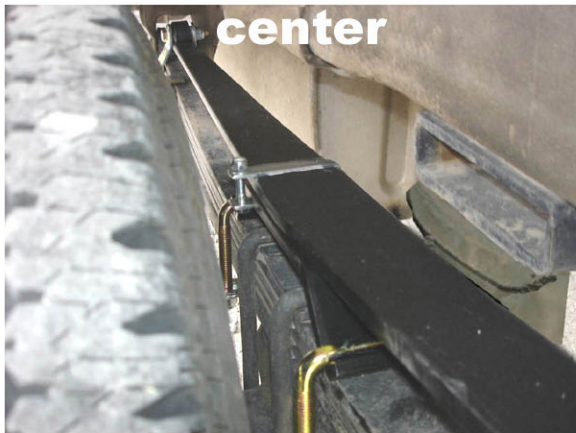

SuperSprings®

Suspension Enhancement

GM 2500 HD [01' - present]

SuperSprings SSA10 w/MTKT

SSA10 w/MTKT

center

**SuperSprings Mounting Kit # MTKT
← Installed**

<rear

spring pre-load & ride height

Refer to SuperSprings application guide for part selection www.supersprings.com [Tech line #866-898-0720]
SuperSprings enhance load carrying capability, handling & towing. Never exceed vehicle manufacturer's GVWR rating.