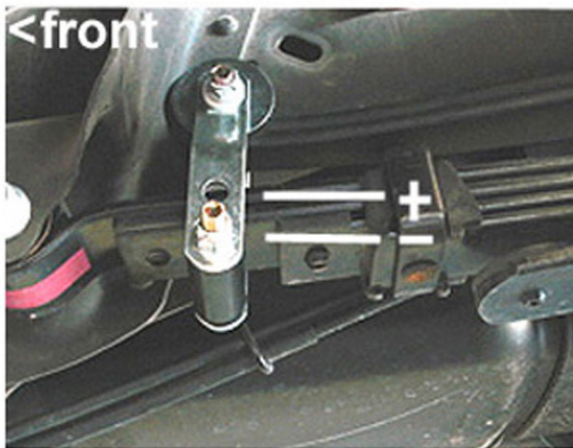

# SuperSprings®

Suspension Enhancement

GM 2500HD [01' - present]

SuperSprings SSA15 w/MTKT

center

SuperSprings Mounting Kit # MTKT  
← Installed

<front

spring pre-load & ride height

rear>

Refer to SuperSprings application guide for part selection [www.supersprings.com](http://www.supersprings.com) [Tech line #866-898-0720]  
SuperSprings enhance load carrying capability, handling & towing. Never exceed vehicle manufacturer's GVWR rating.