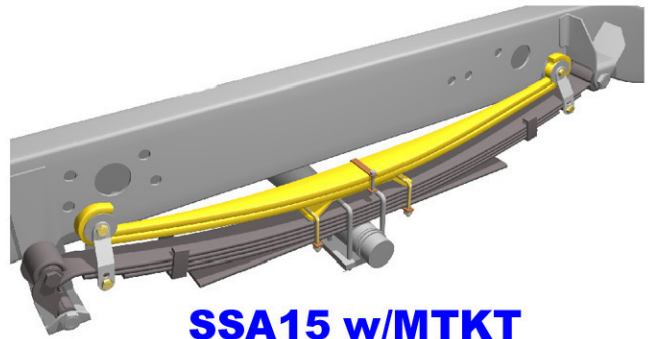

# SuperSprings®

Suspension Enhancement

GM 2500HD [01' - present]

SuperSprings SSA15 w/MTKT

center

SuperSprings Mounting Kit # MTKT  
← Installed

<front

spring pre-load & ride height

rear>

Refer to SuperSprings application guide for part selection [www.supersprings.com](http://www.supersprings.com) [Tech line #866-898-0720]  
SuperSprings enhance load carrying capability, handling & towing. Never exceed vehicle manufacturer's GVWR rating.