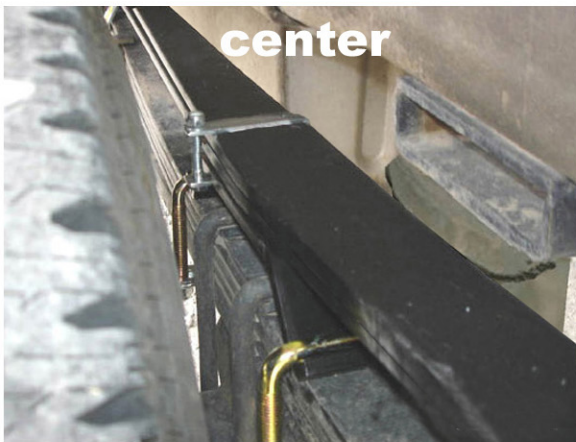

# SuperSprings®

Suspension Enhancement

GM 2500HD [01' - present]

SuperSprings SSA15 w/MTKT

center

SuperSprings Mounting Kit # MTKT  
← Installed

<front

spring pre-load & ride height

rear>

Refer to SuperSprings application guide for part selection [www.supersprings.com](http://www.supersprings.com) [Tech line #866-898-0720]  
SuperSprings enhance load carrying capability, handling & towing. Never exceed vehicle manufacturer's GVWR rating.