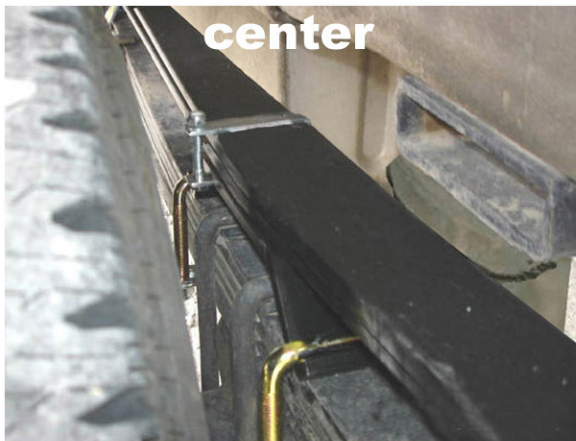

SuperSprings®

Suspension Enhancement

GM 2500HD [01' - present]

SuperSprings SSA15 w/MTKT

SSA15 w/MTKT

SuperSprings Mounting Kit # MTKT
← Installed

spring pre-load & ride height

Refer to SuperSprings application guide for part selection www.supersprings.com [Tech line #866-898-0720]
SuperSprings enhance load carrying capability, handling & towing. Never exceed vehicle manufacturer's GVWR rating.