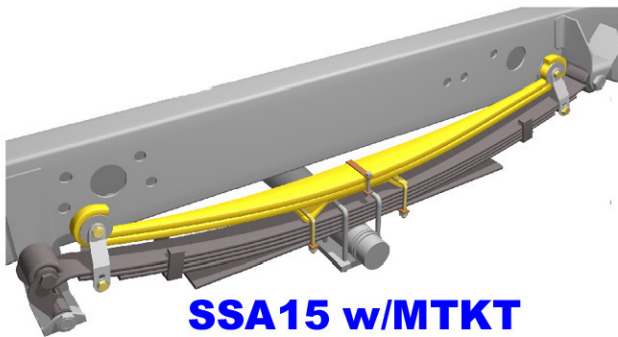

SuperSprings®

Suspension Enhancement

GM 2500HD [01' - present]

SuperSprings SSA15 w/MTKT

SSA15 w/MTKT

SuperSprings Mounting Kit # MTKT
← Installed

spring pre-load & ride height

Refer to SuperSprings application guide for part selection www.supersprings.com [Tech line #866-898-0720]
SuperSprings enhance load carrying capability, handling & towing. Never exceed vehicle manufacturer's GVWR rating.