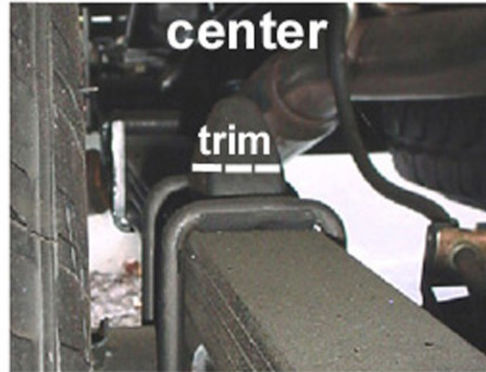

SuperSprings®

Suspension Enhancement

Nissan Frontier 2x4, 4x4 [05' - present]

SuperSprings SSA1 w/MTKT

PCOC MEMBER

SuperSprings Mounting Kit Part# MTKT

Refer to SuperSprings application guide for part selection www.supersprings.com [Tech line #866-898-0720]
SuperSprings enhance load carrying capability, handling & towing. Never exceed vehicle manufacturer's GVWR rating.