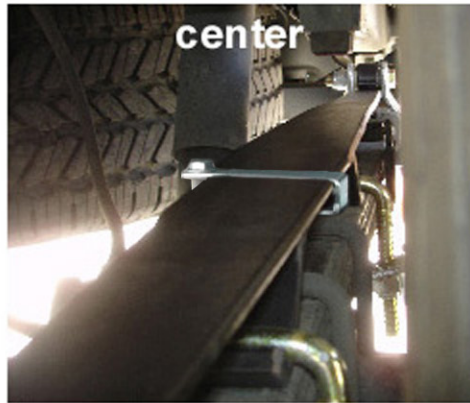

SuperSprings®

Suspension Enhancement

Nissan Frontier 2x4, 4x4 [05' - present]

SuperSprings SSA1 w/MTKT

PCOC MEMBER

SuperSprings Mounting Kit Part# MTKT

Refer to SuperSprings application guide for part selection www.supersprings.com [Tech line #866-898-0720]
SuperSprings enhance load carrying capability, handling & towing. Never exceed vehicle manufacturer's GVWR rating.