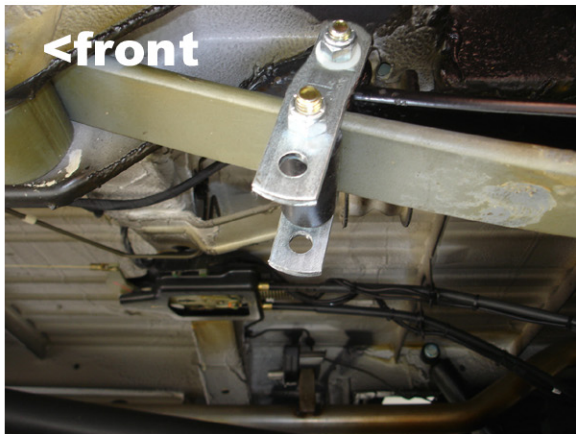

SuperSprings®

Suspension Enhancement

Dodge Sprinter 2500 Class B RV
[03'- present]

SuperSprings SSA11 w/ MTKT

SuperSprings Mounting Kit - Part # MTKT

Mounting kit installed

Spring pre-load & ride height

Refer to SuperSprings application guide for part selection www.supersprings.com [Tech line #866-898-0720]
SuperSprings enhance load carrying capability, handling & towing. Never exceed vehicle manufacturer's GVWR rating.