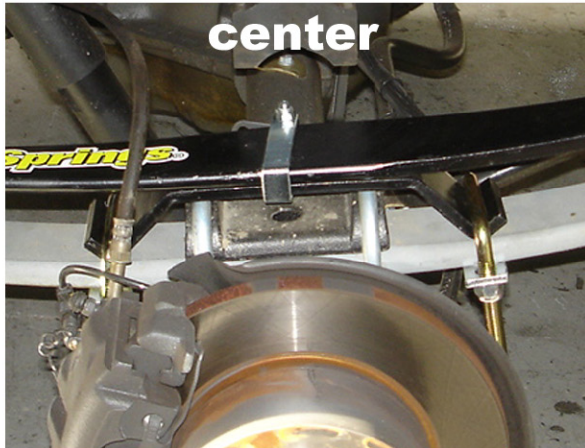

SuperSprings®

Suspension Enhancement

Dodge Sprinter 2500 Class B RV
[03'- present]

SuperSprings SSA11 w/ MTKT

SuperSprings Mounting Kit - Part # MTKT

Mounting kit installed

Spring pre-load & ride height

Refer to SuperSprings application guide for part selection www.supersprings.com [Tech line #866-898-0720]
SuperSprings enhance load carrying capability, handling & towing. Never exceed vehicle manufacturer's GVWR rating.