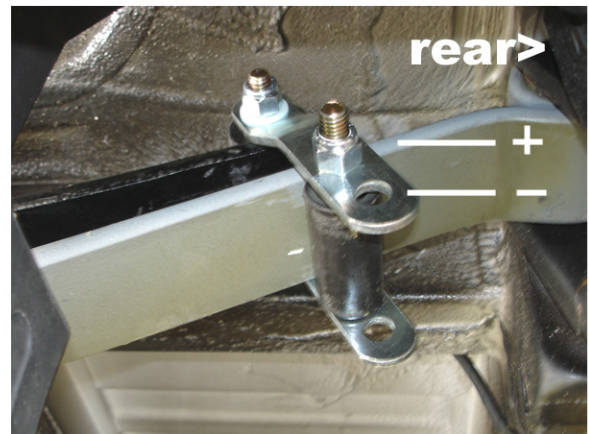

SuperSprings®

Suspension Enhancement

Dodge Sprinter 2500 Class B RV
[03'- present]

SuperSprings SSA11 w/ MTKT

SuperSprings Mounting Kit - Part # MTKT

Mounting kit installed

Spring pre-load & ride height

Refer to SuperSprings application guide for part selection www.supersprings.com [Tech line #866-898-0720]
SuperSprings enhance load carrying capability, handling & towing. Never exceed vehicle manufacturer's GVWR rating.