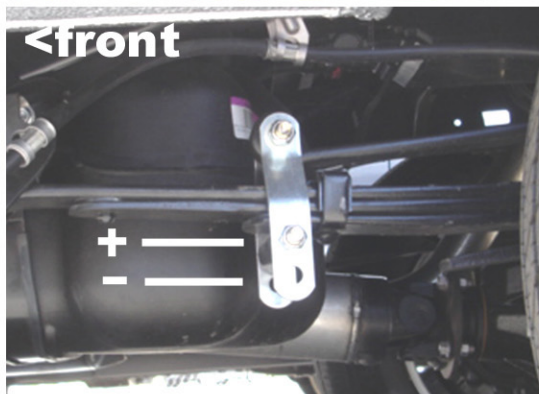

SuperSprings®

Suspension Enhancement
Toyota Tundra [07' - present]
SuperSprings SSA7 or SSA11
with MTKT

spring pre-load & ride height

Refer to SuperSprings application guide for part selection www.supersprings.com [Tech line #866-898-0720]
SuperSprings enhance load carrying capability, handling & towing. Never exceed vehicle manufacturer's GVWR rating.