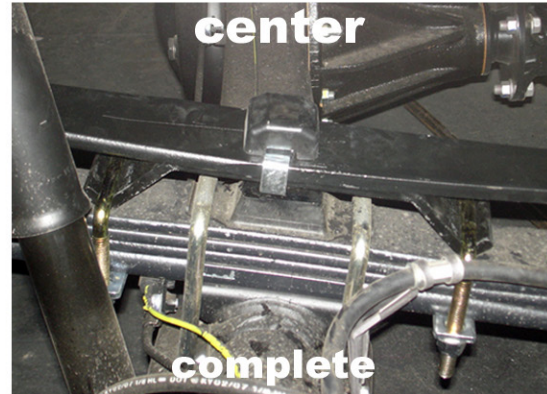

SuperSprings®

Suspension Enhancement
Toyota Tundra [07' - present]
SuperSprings SSA7 or SSA11
with MTKT

spring pre-load & ride height

Refer to SuperSprings application guide for part selection www.supersprings.com [Tech line #866-898-0720]
SuperSprings enhance load carrying capability, handling & towing. Never exceed vehicle manufacturer's GVWR rating.