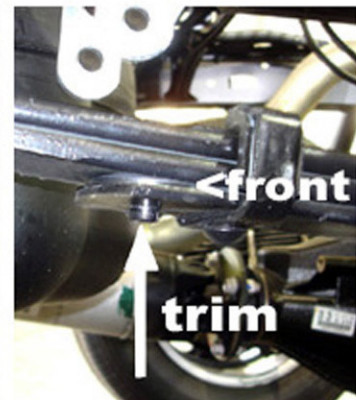

SuperSprings®

Suspension Enhancement
Toyota Tundra [07' - present]
SuperSprings SSA7 or SSA11
with MTKT

spring pre-load & ride height

Refer to SuperSprings application guide for part selection www.supersprings.com [Tech line #866-898-0720]
SuperSprings enhance load carrying capability, handling & towing. Never exceed vehicle manufacturer's GVWR rating.