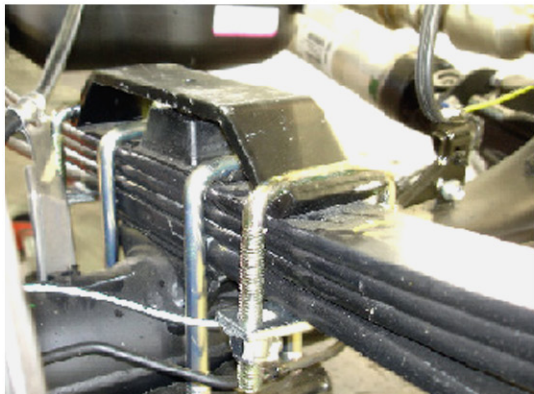

SuperSprings®

Suspension Enhancement
Toyota Tundra [07' - present]
SuperSprings SSA7 or SSA11
with MTKT

spring pre-load & ride height

Refer to SuperSprings application guide for part selection www.supersprings.com [Tech line #866-898-0720]
SuperSprings enhance load carrying capability, handling & towing. Never exceed vehicle manufacturer's GVWR rating.