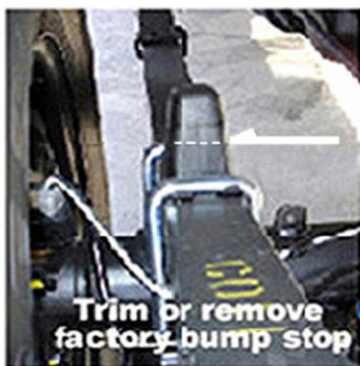

# SuperSprings®

Suspension Enhancement

Toyota Tundra 98-06'  
SuperSprings SSA8 w/MTKT

use upper shackle hole for

> load assist & > ride height

Refer to SuperSprings application guide for part selection [www.supersprings.com](http://www.supersprings.com) [Tech line #866-898-0720]  
SuperSprings enhance load carrying capability, handling & towing. Never exceed vehicle manufacturer's GVWR rating.